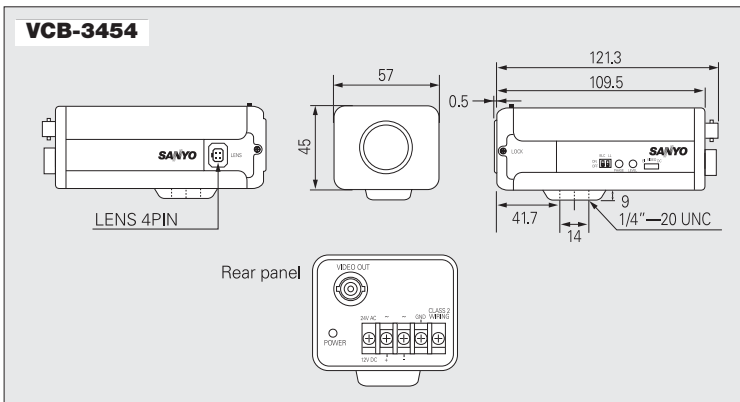

## Specifications

<b>Image System</b>	
<b>Image Sensor</b>	1/3" IT CCD
<b>Picture Elements</b>	Effective: 510 (H) x 492 (V)
<b>Horizontal Resolution</b>	400 TVL
<b>Minimum Illumination</b>	0.05 Lux (@ F1.2, 50IRE)
<b>Video Output Level</b>	1.0Vp-p (75-ohm composite)
<b>S/N Ratio</b>	More than 50dB
<b>Synchronization</b>	INT/L-L (Slide SW)
<b>Electronic Iris</b>	Yes
<b>Electronic Shutter</b>	-
<b>Gain Control</b>	Auto
<b>White Balance</b>	-
<b>Control</b>	
<b>Electronic Iris</b>	ON/OFF (Slide SW)
<b>BLC</b>	ON/OFF (Slide SW)
<b>White Balance</b>	-
<b>Auto Iris Lens</b>	VIDEO/DC (Slide SW)
<b>Color Adjustment</b>	-
<b>Lens Iris Level</b>	LEVEL: L, H (VR)
<b>V-Phase</b>	LINE PHASE (VR)
<b>GAMMA</b>	-
<b>Sockets</b>	
<b>Video Out</b>	BNC x 1
<b>Iris Control</b>	4-pin
<b>Power Inpt Terminal</b>	3-pin Terminal
<b>Lens Mount</b>	CS
<b>Power Source</b>	24V AC / 12V DC
<b>Power Consumption (approx.)</b>	3.0W
<b>Dimensions</b>	2.2(W) x 1.77(H) x 4.33(D)in. [57(W) x 45(H) x 110(D)mm]
<b>Weight (approx.)</b>	8.64oz [245g]

## Main Features

- 1/3" CCD image sensor with approx. 270,000 picture elements
- Horizontal resolution of 400 TV lines, S/N ratio of more than 50 dB
- Backlight compensation
- Minimum required illumination of 0.05 Lux (@ F1.2 lens)
- Electronic iris (indoor use)
- Internal sync / line lock
- CS mount
- Flange back adjustable externally
- 24V AC or 12V DC dual power operation

## Dimensions